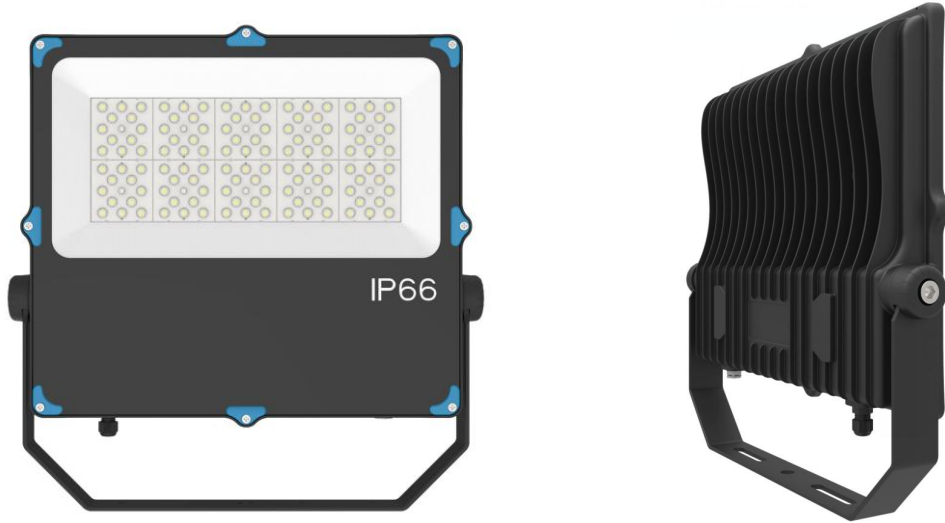

佰嘉汇科技

LED 投光灯规格书

LED Flood Light Datasheet

PRODUCT NAME 产品名称	100W 投光灯
PRODUCT NO 产品型号	BJH-FL-100W-B

佰嘉汇科技
BAIJIAHUI

地址：深圳市宝安区福海街道蚝业路39号旭竟昌工业园B6栋3层
电话：15989497850 / 0755-23309606
传真：0755-23309676
邮箱：szbjhkj@163.com
网址：www.szbjhkj.com